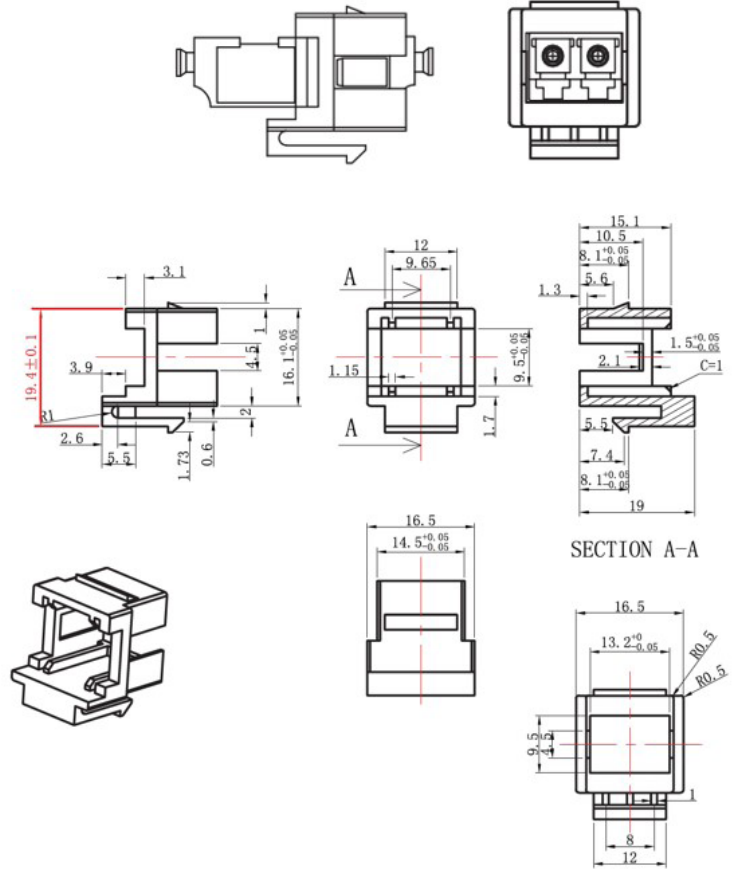

BN-KJF-9LCD

LC Duplex Keystone Coupler, Single-Mode

beek

- LC duplex coupler for keystone panels, blue color
- For fiber cable use with LC connector
- Ceramic sleeve, with dust cover
- Including frame for mounting in keystone panels, black
- Snap-in mounting, without flange